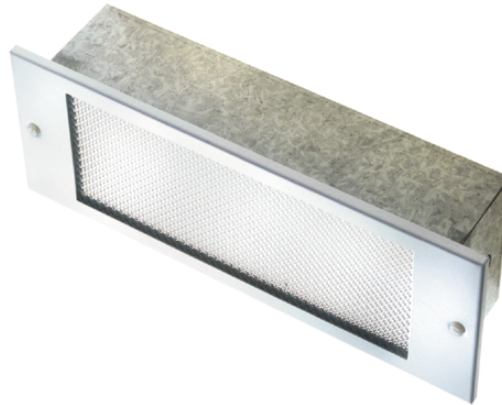

FLUSH-Lite

Fully recessed 8W interior luminaire with white steel trim and prismatic polycarbonate diffuser

The Flush-Lite luminaire is a discrete option of introducing emergency lighting to a location. The luminaires sit almost completely flush to the surface of the wall or ceiling, available with white surface trim plates, or for a more stylish option, Chrome or Brass surface plates can be supplied with the luminaire.

The standard Flush-Lite comes with a galvanised steel back box, epoxy coated white surface trim and a prismatic polycarbonate diffuser. This can be replaced with an opal polycarbonate panel, if required. This is a good option if it is planned to add an adhesive exit legend to the Flush-Lite.

Operation

The Flush-Lite is available as maintained and non-maintained units, which in the event of a local lighting circuit power outage, the Flush-Lite will output 180 Lumens for three hours from integral high temperature nickel cadmium batteries.

Key Features

- Discrete emergency luminaire
- High 180 lumens output in emergency
- Fully complies with EN60598.2.22
- Fully supports all the features of the Lux Intelligent panels

Specification

Supply Voltage	230 Volts (220-240V) @ 50Hz
Supply Current	Maintained: 90mA Non-maintained: 40mA
Lamp	8W T5
Battery	3.6V 4 AHr NiCd (nominal charge current 250mA)
Recharge Period	24 Hours (14 hours for 1 hour duration)
Cable Entry	20mm holes at each end
Geartray	White painted steel on keyhole slots
IP Rating	IP25 at Ta °C
Dimensions (mm)	Cut-out 340 (L) x 128 (W) Fascia plate 380 (L) x 145 (W)