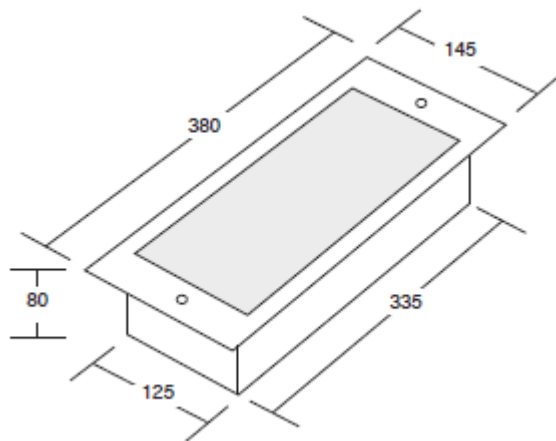

Flush-Lite Dimensions

Flush-Lite Finishes

The Flush-Lite is available with alternative polished trim plates. These are available in polished Chrome or Brass. Use the suffixes listed below to select an alternative finish.

/CH Polished Chrome   **/BR** Polished Brass

For example, FL8/NM3/P-H/CH