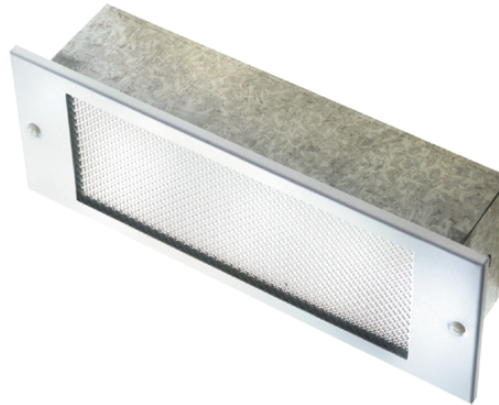

FLUSH-Lite

Fully recessed 8W interior luminaire with white steel trim and prismatic polycarbonate diffuser

The Flush-Lite luminaire is a discrete option of introducing emergency lighting to a location. The luminaires sit almost completely flush to the surface of the wall or ceiling, available with white surface trim plates, or for a more stylish option, Chrome or Brass surface plates can be supplied with the luminaire.

The standard Flush-Lite comes with a galvanised steel back box, epoxy coated white surface trim and a prismatic polycarbonate diffuser. This can be replaced with an opal polycarbonate panel, if required. This is a good option if it is planned to add an adhesive exit legend to the Flush-Lite.

Operation

The Flush-Lite is available as maintained and non-maintained units, which in the event of a local lighting circuit power outage, the Flush-Lite will output 180 Lumens for three hours from integral high temperature nickel cadmium batteries.

Key Features

- Discrete emergency luminaire
- High 180 lumens output in emergency
- Fully complies with EN60598.2.22
- Fully supports all the features of the Lux Intelligent panels

Specification

Supply Voltage	230 Volts (220-240V) @ 50Hz
Supply Current	Maintained: 90mA Non-maintained: 40mA
Lamp	8W T5
Battery	3.6V 4 AHr NiCd (nominal charge current 250mA)
Recharge Period	24 Hours (14 hours for 1 hour duration)
Cable Entry	20mm holes at each end
Geartray	White painted steel on keyhole slots
IP Rating	IP25 at Ta °C
Dimensions (mm)	Cut-out 340 (L) x 128 (W) Fascia plate 380 (L) x 145 (W)